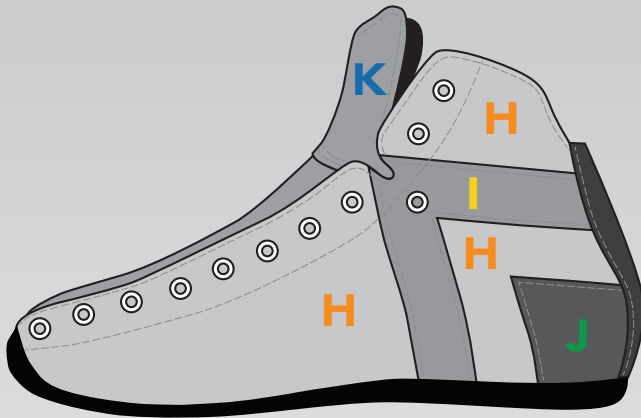

LEFT BOOT

INDICATE MATERIAL & COLOR NAME IN EACH APPLICABLE BOX BELOW

		LEFT BOOT		
BOOT SIZE				
A Outside Main				
	LEATHER	SUEDE		
B Inside Main				
	LEATHER	SUEDE		
C V-Panels				
	LEATHER	SUEDE	METALLIC	
D Heel Panels				
	LEATHER	SUEDE	METALLIC	
E Tongue				
	LEATHER	SUEDE	METALLIC	
F Backstay				
	LEATHER	SUEDE	METALLIC	

FULL GRAIN LEATHER

SUEDE LEATHER

METALLIC LEATHER

RIGHT BOOT

INDICATE MATERIAL & COLOR NAME IN EACH APPLICABLE BOX BELOW

		RIGHT BOOT		
BOOT SIZE				
	G Outside Main		LEATHER	SUEDE
H Inside Main				
			LEATHER	SUEDE
I V-Panels				
			LEATHER	SUEDE METALLIC
J Heel Panels				
			LEATHER	SUEDE METALLIC
K Tongue				
			LEATHER	SUEDE METALLIC
L Backstay				
			LEATHER	SUEDE METALLIC

EYELETS, STITCHING, AND TONGUE LOGO COLOR WILL BE THE SAME ON BOTH SKATES

EYELET (Check Box)	WHITE		BLACK				
STITCHING (Check Box)	WHITE		BLACK				
TONGUE LOGO (Check Box)	GLOSS WHITE	GLOSS BLACK	EMBOSS	GOLD FOIL	SILVER FOIL	BLUE FOIL	RED FOIL