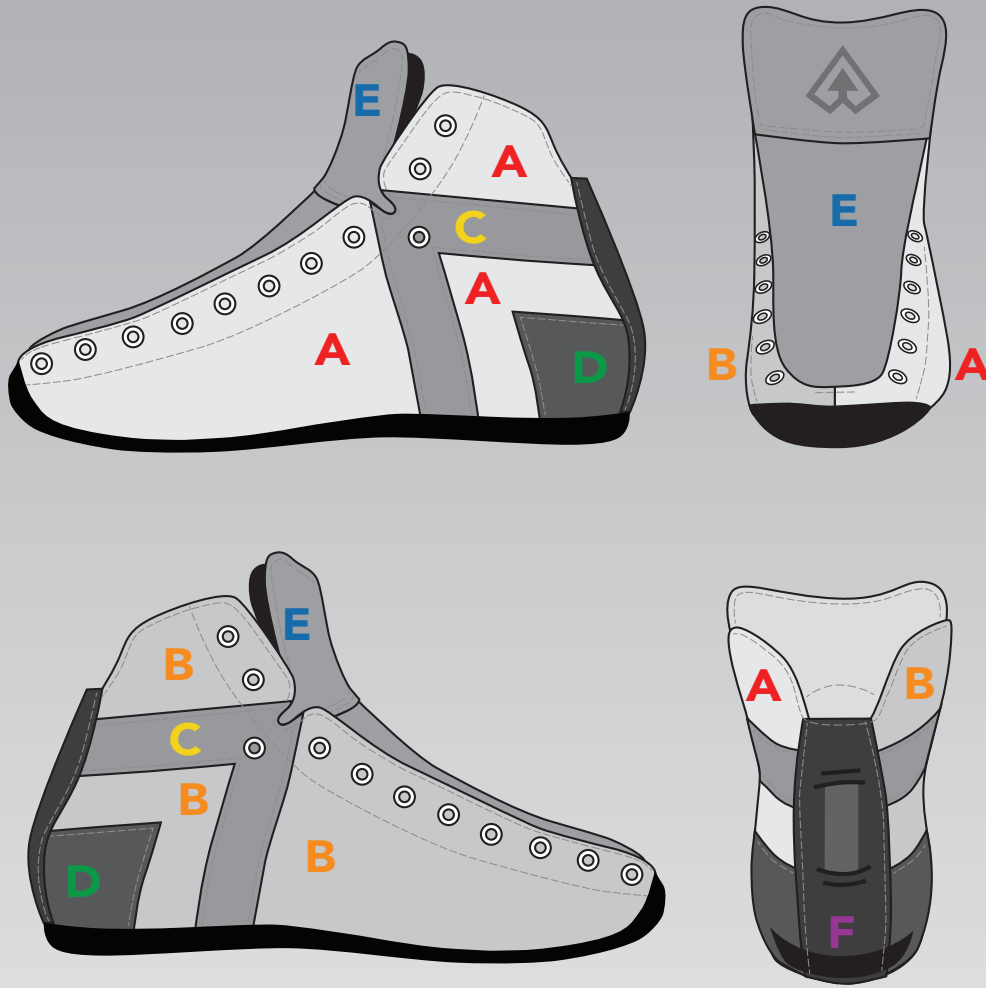

LEFT BOOT

INDICATE MATERIAL & COLOR NAME IN EACH APPLICABLE BOX BELOW

		LEFT BOOT		
BOOT SIZE				
A Outside Main				
	LEATHER	SUEDE		
B Inside Main				
	LEATHER	SUEDE		
C V-Panels				
	LEATHER	SUEDE	METALLIC	
D Heel Panels				
	LEATHER	SUEDE	METALLIC	
E Tongue				
	LEATHER	SUEDE	METALLIC	
F Backstay				
	LEATHER	SUEDE	METALLIC	

FULL GRAIN LEATHER

SUEDE LEATHER

METALLIC LEATHER

RIGHT BOOT

INDICATE MATERIAL & COLOR NAME IN EACH APPLICABLE BOX BELOW

		RIGHT BOOT		
BOOT SIZE				
	G Outside Main		LEATHER	SUEDE
H Inside Main				
			LEATHER	SUEDE
I V-Panels				
			LEATHER	SUEDE METALLIC
J Heel Panels				
			LEATHER	SUEDE METALLIC
K Tongue				
			LEATHER	SUEDE METALLIC
L Backstay				
			LEATHER	SUEDE METALLIC

EYELETS, STITCHING, AND TONGUE LOGO COLOR WILL BE THE SAME ON BOTH SKATES

EYELET (Check Box)	WHITE		BLACK				
STITCHING (Check Box)	WHITE		BLACK				
TONGUE LOGO (Check Box)	GLOSS WHITE	GLOSS BLACK	EMBOSS	GOLD FOIL	SILVER FOIL	BLUE FOIL	RED FOIL