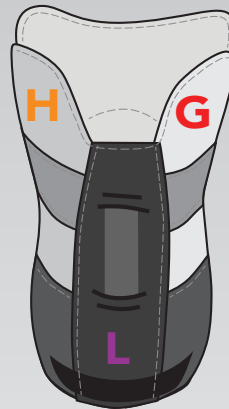

LEFT BOOT

INDICATE MATERIAL & COLOR NAME IN EACH APPLICABLE BOX BELOW

		LEFT BOOT		
BOOT SIZE				
A Outside Main				
	LEATHER	SUEDE		
B Inside Main				
	LEATHER	SUEDE		
C V-Panels				
	LEATHER	SUEDE	METALLIC	
D Heel Panels				
	LEATHER	SUEDE	METALLIC	
E Tongue				
	LEATHER	SUEDE	METALLIC	
F Backstay				
	LEATHER	SUEDE	METALLIC	

FULL GRAIN LEATHER

SUEDE LEATHER

METALLIC LEATHER

RIGHT BOOT

INDICATE MATERIAL & COLOR NAME IN EACH APPLICABLE BOX BELOW

		RIGHT BOOT		
BOOT SIZE				
	G Outside Main		LEATHER	SUEDE
H Inside Main				
			LEATHER	SUEDE
I V-Panels				
			LEATHER	SUEDE METALLIC
J Heel Panels				
			LEATHER	SUEDE METALLIC
K Tongue				
			LEATHER	SUEDE METALLIC
L Backstay				
			LEATHER	SUEDE METALLIC

EYELETS, STITCHING, AND TONGUE LOGO COLOR WILL BE THE SAME ON BOTH SKATES

EYELET (Check Box)	WHITE		BLACK				
STITCHING (Check Box)	WHITE		BLACK				
TONGUE LOGO (Check Box)	GLOSS WHITE	GLOSS BLACK	EMBOSS	GOLD FOIL	SILVER FOIL	BLUE FOIL	RED FOIL