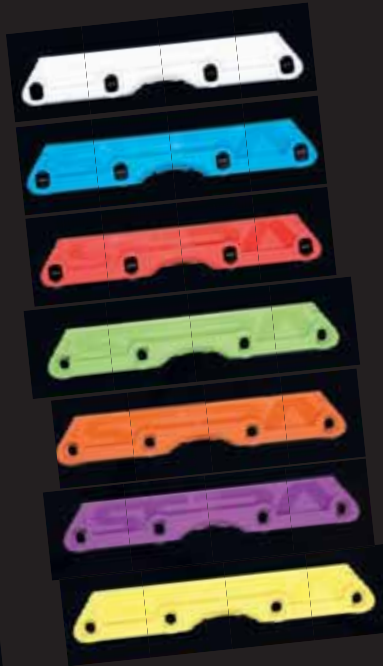

3

4

- 1 **SEBA Street soulplates**
  available in size S, M, L
  REF: SSPL-CJ
- 2 **SEBA Street UFS frames**
  available in size S (250 mm), M (260 mm), L (270 mm)
  REF: SFM-UFSP-CJ
- 3 **CJ Street wheels 60 mm/88A**
  REF: SWL-AGG60
- 4 **Antirockers 42 mm**
  REF: SWL-AR-42