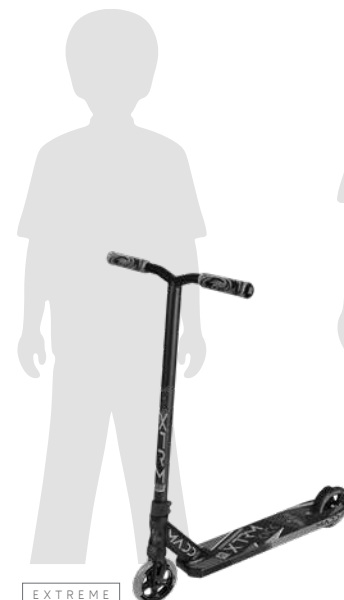

KICK

SCOOTER RANGE

RASCAL

RENEGADE

FLOW

PRO

EXTREME

KAOS

RECOMMENDED AGE: 4 +	RECOMMENDED AGE: 6 +	RECOMMENDED AGE: 6 +	RECOMMENDED AGE: 6 +	RECOMMENDED AGE: 8 +	RECOMMENDED AGE: 8 +
MAX RIDER WEIGHT: 60KG / 132LBS	RIDER WEIGHT RANGE: 36-100KG / 80-220LBS	RIDER WEIGHT RANGE: 36-100KG / 80-220LBS	RIDER WEIGHT RANGE: 36-100KG / 80-220LBS	RIDER WEIGHT RANGE: 36-100KG / 80-220LBS	RIDER WEIGHT RANGE: 36-100KG / 80-220LBS
RIDER HEIGHT: 2'6"/76CM - 3'8"/111CM	RIDER HEIGHT: 3'7"/109CM - 4'3"/130CM	RIDER HEIGHT: 3'7"/109CM - 4'3"/130CM	RIDER HEIGHT: 3'7"/109CM - 4'3"/130CM	RIDER HEIGHT: 4'/122CM+	RIDER HEIGHT: 4'/122CM+
DIMENSIONS: 16.5"W X 27"T	DIMENSIONS: 18.5"W X 31"T	DIMENSIONS: 18.5"W X 31"T	DIMENSIONS: 18.5"W X 31"T	DIMENSIONS: 20.5"W X 32.5"T	DIMENSIONS: 22.5"W X 33.5"T