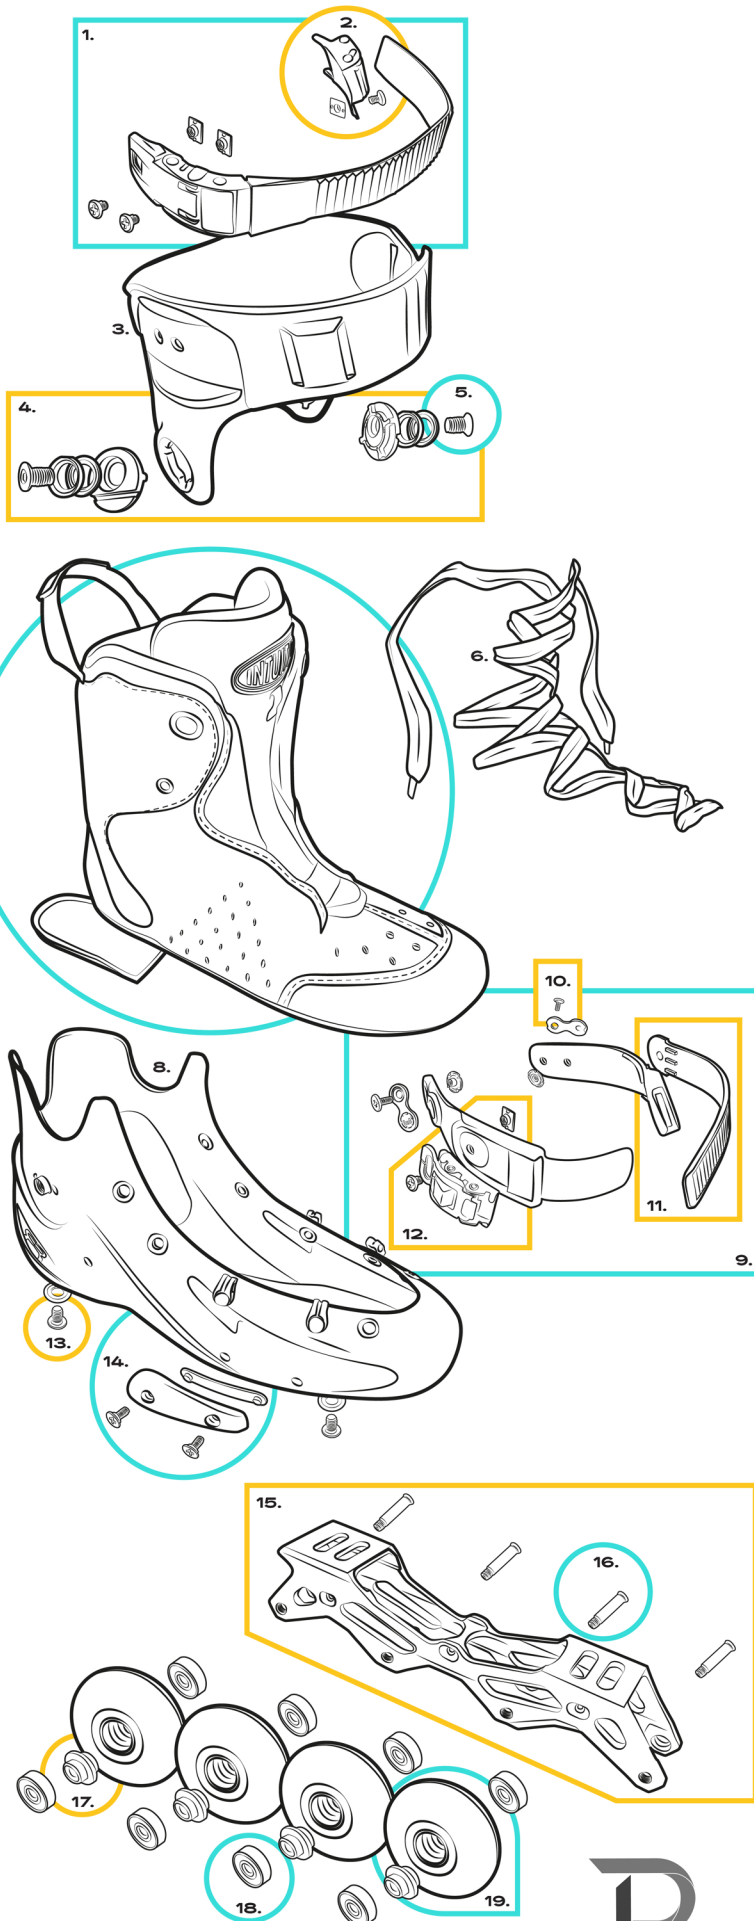

FR1 80 DELUXE INTUITION

1. FK METAL TOP BUCKLES

FRBUK-FK
(Pair - 3 sizes)

2. PULL BUCKLES

FRBUK-FK-F-BK
(x 1)

3. CUFFS

Available in Custom Kit: FRCKIT
(Pair - 3 sizes - 8 colors)

4. CUFF BUTTONS

FRCUF-BUT
(Set of 4)

5. CUFF BUTTON SCREWS

FRSCRW-CUFBUT-BK
(x 1)

6. LACES

FRLAC
(Pair - 11 colors)

7. FR INTUITION LINERS

FRLIN-FRINT-BK
(Pair, not sold separately)

8. FR1 SHELLS

FRSH-FR1
(Not sold separately)

9. DOUBLE STRAPS

FRDST-FR
(Pair - 3 colors - 4 sizes)

10. DOUBLE STRAP SCREWS

FRSCRW-DST
(x 1)

11. LADDER STRAPS

FRLAD-LRB-BK
(x 1 - 2 Sizes)

12. FR LOGO RATCHET BUCKLES

FRAXL-4D-BK
(x 1)

17. ALUMINIUM SPACERS

FRSPA-ALULX-1025
(x 1)

18. MW9 BEARINGS

FRBRG-MW9
(x 16)

19. STREET INVADER WHEELS

FRWL-SI80
(x 1 - 10 colors)

Exploded view - 2021 version