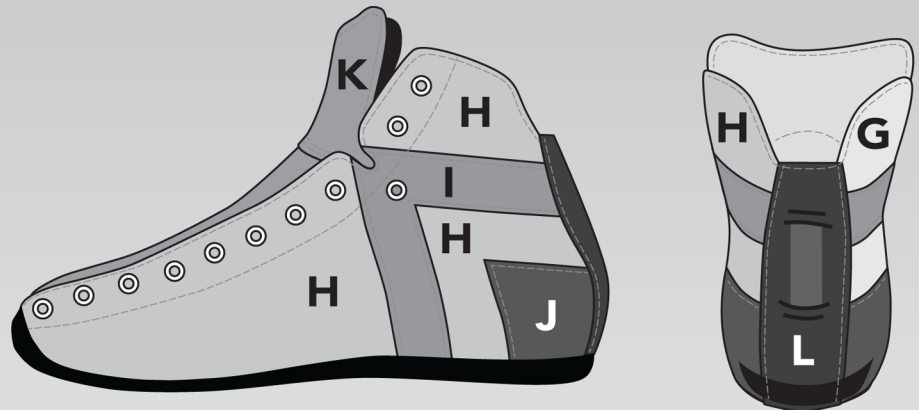

PLEASE INDICATE BLACK OR WHITE IN EACH APPLICABLE BOX BELOW

RIGHT BOOT

RIGHT BOOT					
BOOT SIZE					
G Outside Main	<table border="1"> <tr> <th>BLACK</th> <th>WHITE</th> </tr> <tr> <td></td> <td></td> </tr> </table>	BLACK	WHITE		
BLACK	WHITE				
H Inside Main	<table border="1"> <tr> <th>BLACK</th> <th>WHITE</th> </tr> <tr> <td></td> <td></td> </tr> </table>	BLACK	WHITE		
BLACK	WHITE				
I V-Panels	<table border="1"> <tr> <th>BLACK</th> <th>WHITE</th> </tr> <tr> <td></td> <td></td> </tr> </table>	BLACK	WHITE		
BLACK	WHITE				
J Heel Panels	<table border="1"> <tr> <th>BLACK</th> <th>WHITE</th> </tr> <tr> <td></td> <td></td> </tr> </table>	BLACK	WHITE		
BLACK	WHITE				
K Tongue	<table border="1"> <tr> <th>BLACK</th> <th>WHITE</th> </tr> <tr> <td></td> <td></td> </tr> </table>	BLACK	WHITE		
BLACK	WHITE				
L Backstay	<table border="1"> <tr> <th>BLACK</th> <th>WHITE</th> </tr> <tr> <td></td> <td></td> </tr> </table>	BLACK	WHITE		
BLACK	WHITE				