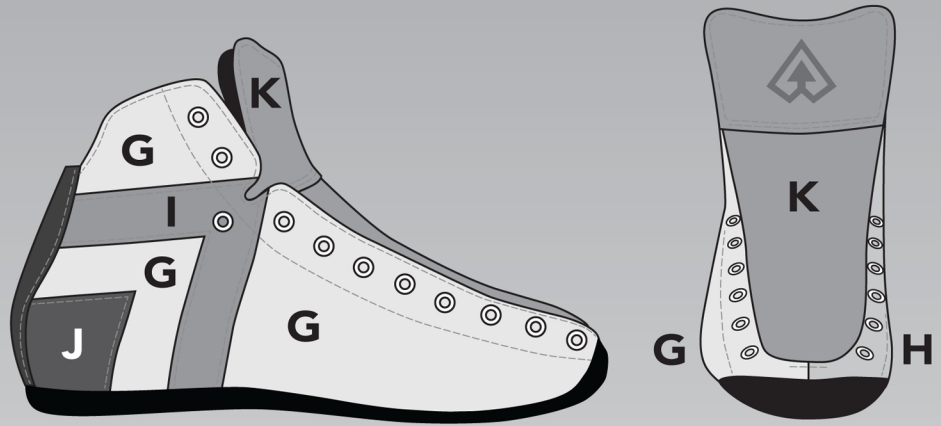

PLEASE INDICATE BLACK OR WHITE IN EACH APPLICABLE BOX BELOW

RIGHT BOOT

RIGHT BOOT					
BOOT SIZE					
G Outside Main	<table border="1"> <tr> <th>BLACK</th> <th>WHITE</th> </tr> <tr> <td></td> <td></td> </tr> </table>	BLACK	WHITE		
BLACK	WHITE				
H Inside Main	<table border="1"> <tr> <th>BLACK</th> <th>WHITE</th> </tr> <tr> <td></td> <td></td> </tr> </table>	BLACK	WHITE		
BLACK	WHITE				
I V-Panels	<table border="1"> <tr> <th>BLACK</th> <th>WHITE</th> </tr> <tr> <td></td> <td></td> </tr> </table>	BLACK	WHITE		
BLACK	WHITE				
J Heel Panels	<table border="1"> <tr> <th>BLACK</th> <th>WHITE</th> </tr> <tr> <td></td> <td></td> </tr> </table>	BLACK	WHITE		
BLACK	WHITE				
K Tongue	<table border="1"> <tr> <th>BLACK</th> <th>WHITE</th> </tr> <tr> <td></td> <td></td> </tr> </table>	BLACK	WHITE		
BLACK	WHITE				
L Backstay	<table border="1"> <tr> <th>BLACK</th> <th>WHITE</th> </tr> <tr> <td></td> <td></td> </tr> </table>	BLACK	WHITE		
BLACK	WHITE				