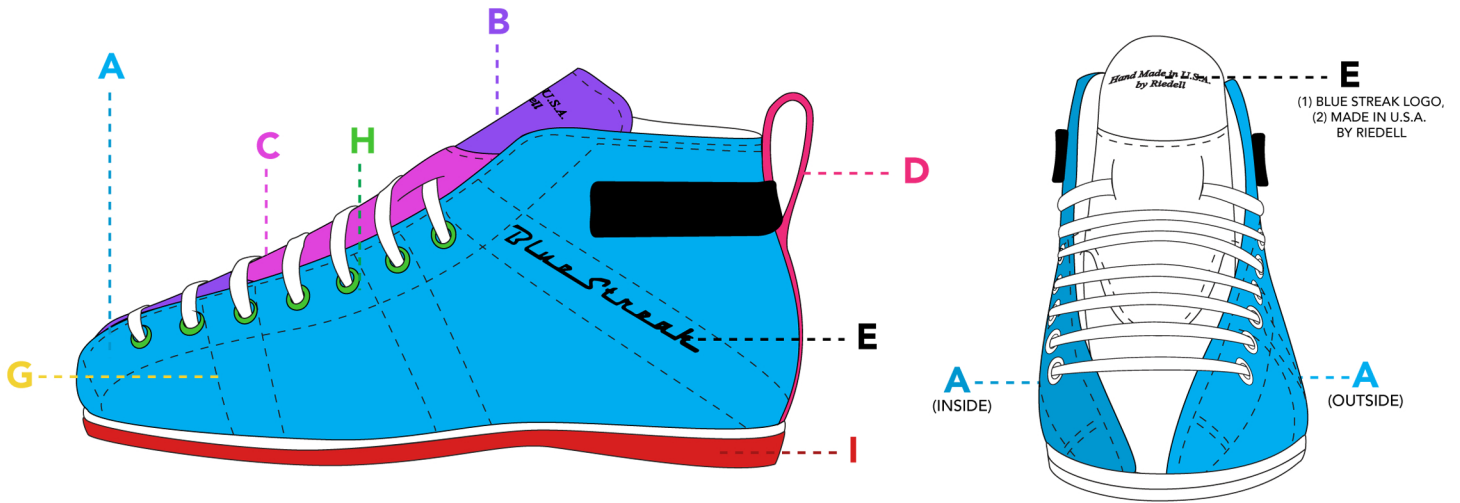

RIEDELL BLUE STREAK COLORLAB ORDER FORM

Snug Tie is only available in Black

Boot Parts

Parts of boot available for custom colors

A - Quarter Panels

B - Tongue

C - Fox Tongue Top

D - Finger Loop Backstay

E - Logo Stamps

G - Stitching*

H - Eyelets

I - Sole

*Only available in Black or White

Leather

Available for parts: A,B,C,D

LR1 Black	LR2 Gray	LR3 White Chapparral	LR4 Abilene	LR5 Purple
LR6 Tan Helene	LR7 Sandal	LR8 Tan Chaparral	LR9 Ultra Blue	LR10 Royal Blue
LR11 Baby Blue	LR12 Turquoise	LR13 Emerald Green	LR14 Yellow	LR15 Orange
LR17 Hot Pink	LR18 Red			

COLOR OPTIONS (1) BLUE STREAK LOGO, (2) HAND MADE IN USA (Write logo number down to indicate color choice for each logo)							
PART E	WHITE	BLACK	GOLD	SILVER	BLUE	RED	CLEAR/EMBOSSSED

NOTE: Color logos are not available for application to suede leather. If suede leather is used where logo is applied, the logo will be embossed.