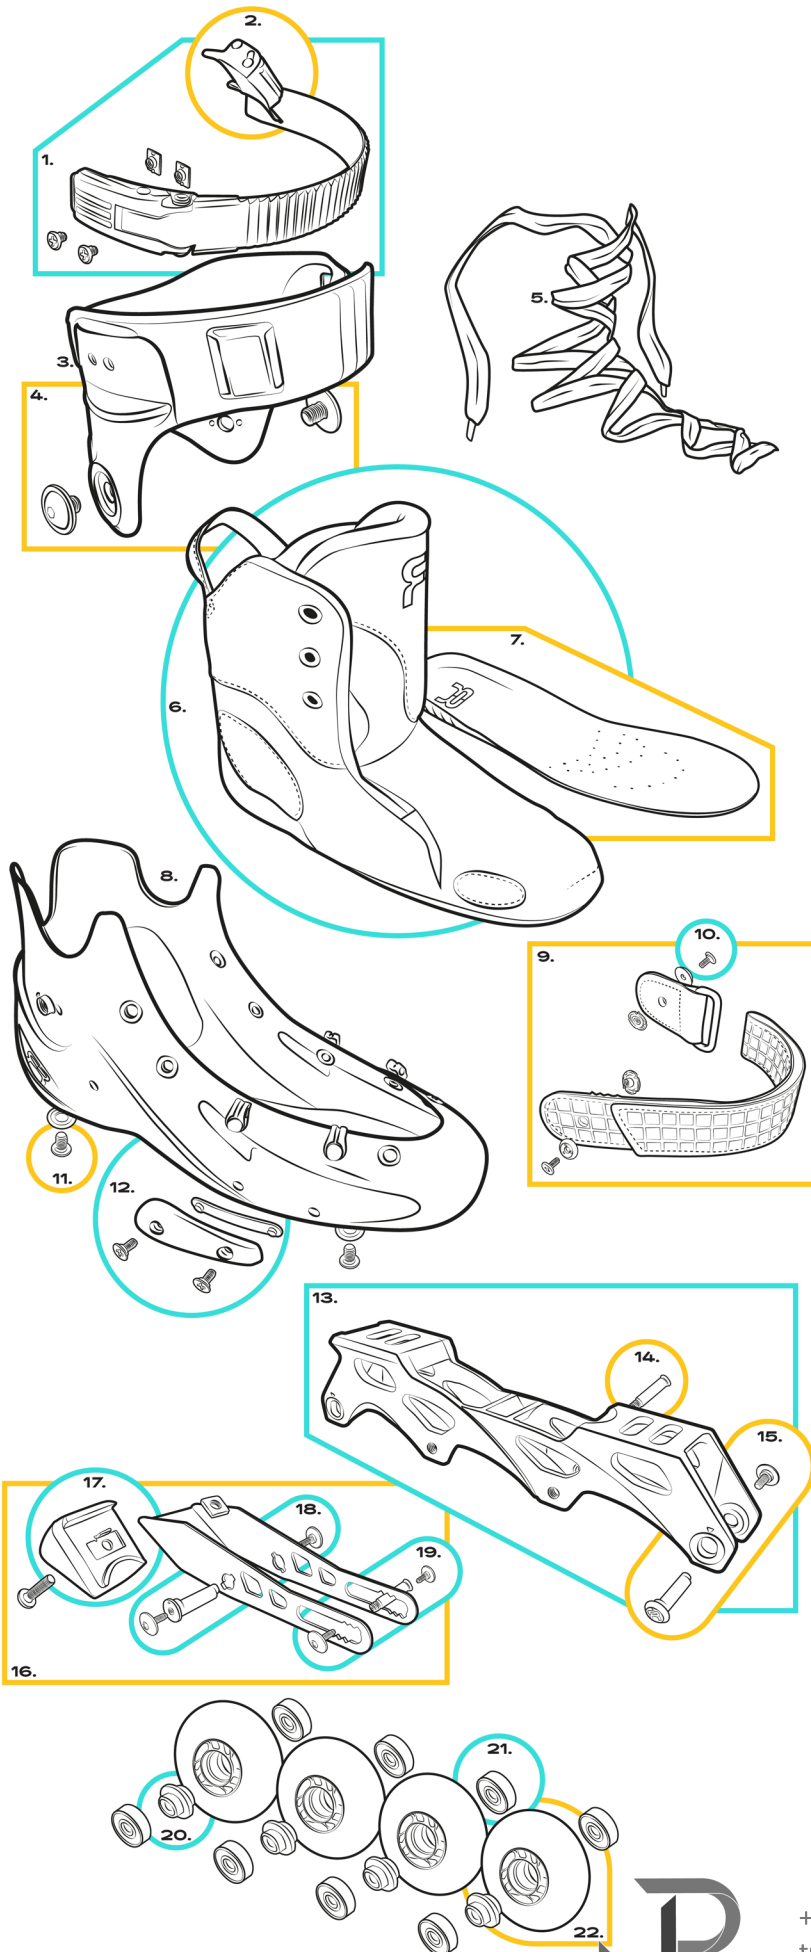

# FRW 80

## 1. SAFETY BUCKLES

FRBUK-S  
(Pair - 3 sizes - 2 colors)