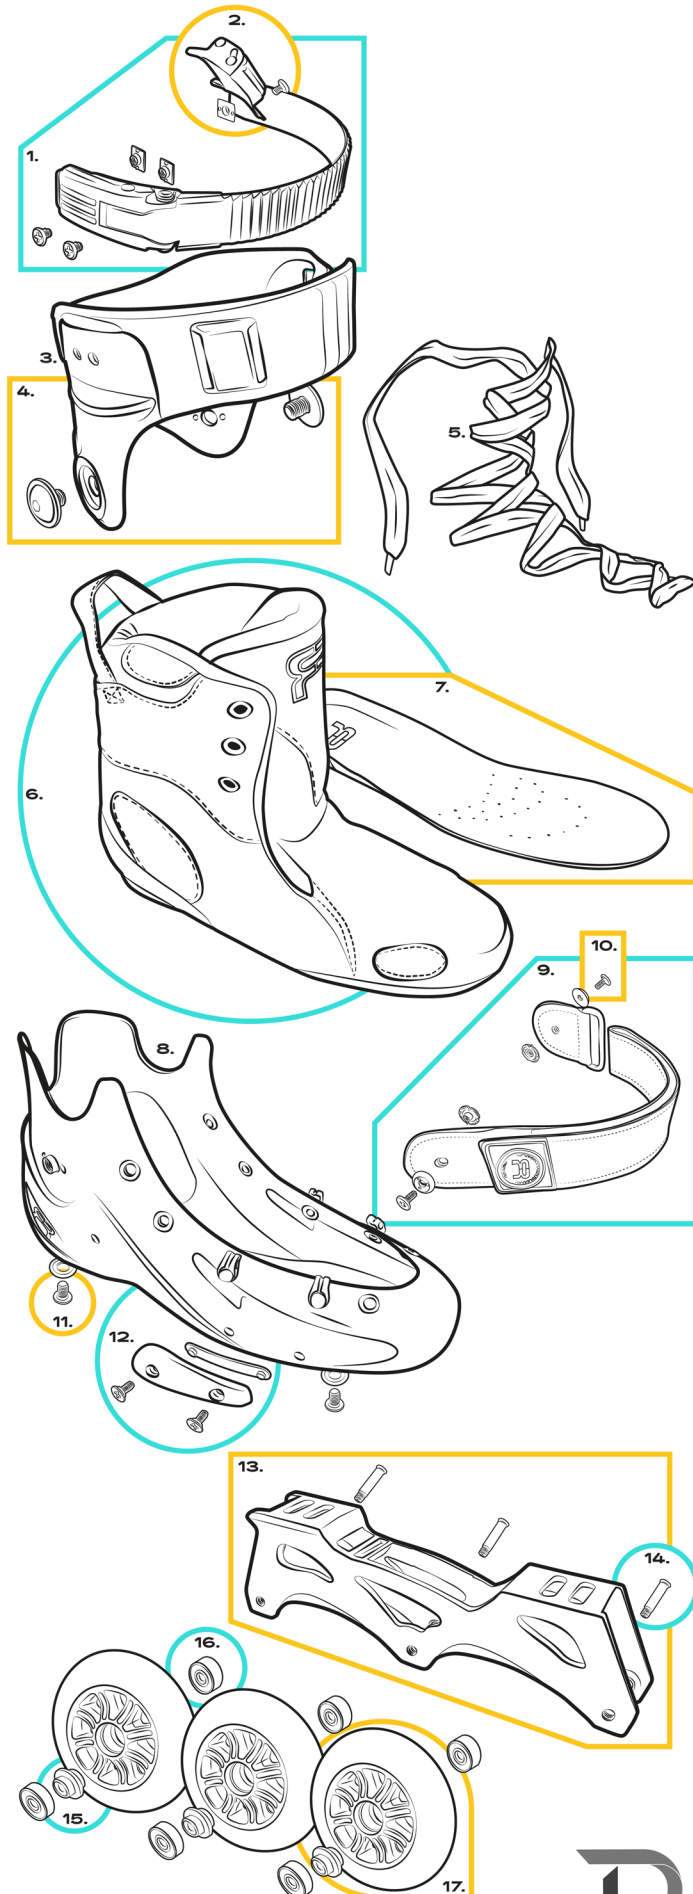

FRX 310

1. SAFETY BUCKLES

FRBUK-S
(Pair - 3 sizes - 2 colors)

2. PULL BUCKLES

FRBUK-FK-F-BK
(x 1)

3. CUFFS

Compatible: FRCKIT + FRCUF-BUT
(Pair - 3 sizes - 8 colors)

4. CUFF SCREWS

FRSCRW-CUF
(x 1)

5. LACES

FRLAC
(Pair - 11 colors)

6. FR X/2/3 LINERS

FRLIN-FRX
(Pair)

7. INSOLES

(Not sold separately) Compatible Premium Insole: FRLIN-FB

8. FR X/W SHELLS

FRSH-FRX
(Not sold separately)

9. POWER STRAPS

FRPWST-FR-BK
(Pair)

10. DOUBLE STRAP SCREWS

FRSCRW-DST
(x 1)

11. FRAME MOUNTING SCREWS

FRSCRW-FRXM
(x 1)

12. SLIDERS

FRABR
(Pair - 8 colors)

13. X2 FRAMES

FRFM-X2310-232-BK
(Pair)

14. AXLES

FRAXL-X2310-BK
(x 1)

15. ALUMINIUM SPACERS

FRSPA-ALULX-1010
(x 1)

16. MW7 BEARINGS