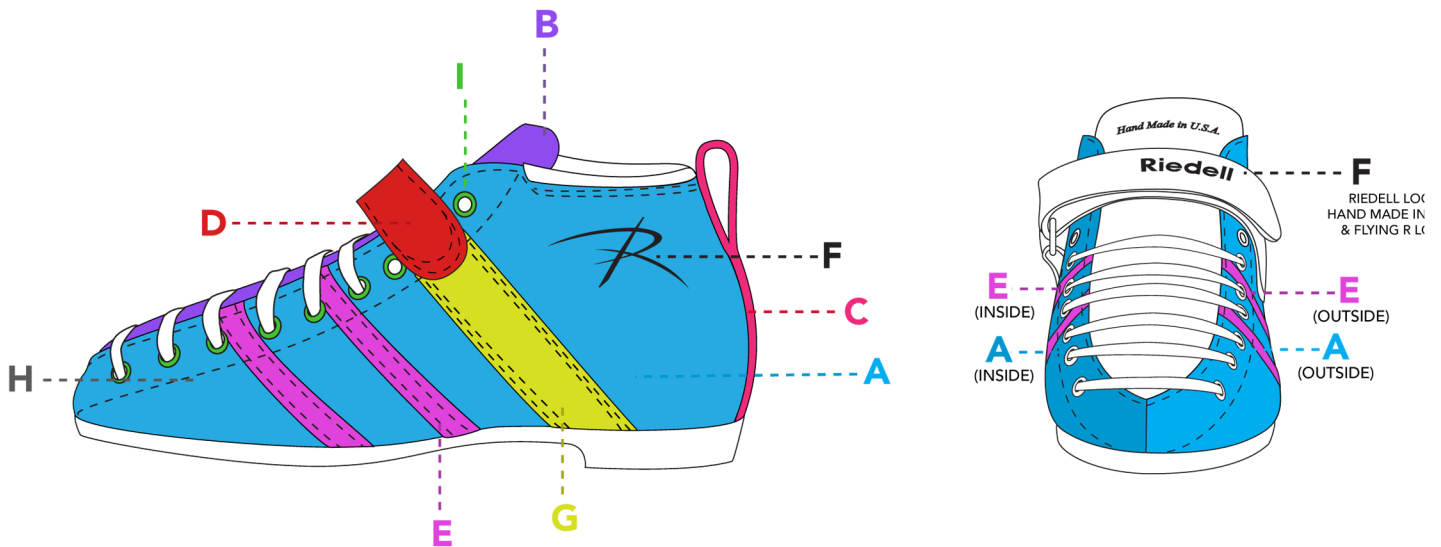

RIEDELL 265 COLORLAB ORDER FORM

Boot Parts

Parts of boot available for custom colors

- A - Quarter Panels**
- B - Tongue**
- C - Backstay**
- D - Cinch Strap**
- E - Double Stripes**
- F - Logo Stamps**
- G - Velcro***
- H - Stitching***
- I - Eyelets***

**Only available in Black or White*

Leather

Available for parts: A,B,C,D,E

LR1 Black	LR2 Gray	LR3 White Chapparral	LR4 Abilene	LR5 Purple
LR6 Tan Helene	LR7 Sandal	LR8 Tan Chaparral	LR9 Ultra Blue	LR10 Royal Blue
LR11 Baby Blue	LR12 Turquoise	LR13 Emerald Green	LR14 Yellow	LR15 Orange
LR17 Hot Pink	LR18 Red			